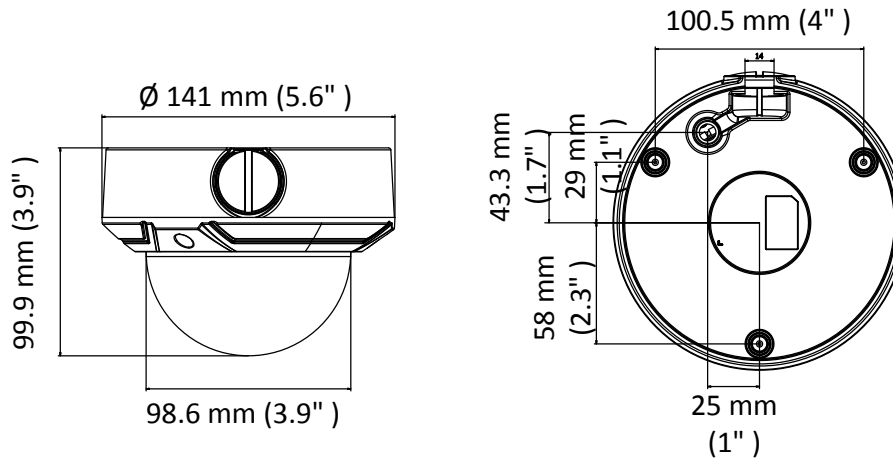

<b>General</b>	
Operating Conditions	-30 °C to 60°C (-22 °F to 140°F), humidity: 95% or less (non-condensing)
Power Supply	12VDC ± 25%, PoE (802.3af, class 3)
Power Consumption	With Z: 12 VDC, 0.8 A, Max. 10 W PoE (802.3af, 36 V to 57 V), 0.4 A to 0.2 A, Max. 12 W Without Z: 12 VDC, 0.5 A, Max. 6 W PoE (802.3af, 36 V to 57 V), 0.3 A to 0.1 A, Max. 8 W
Ingress Protection	IP 67, IK10
IR Range	Up to 30 m
Material	Front cover & base: metal, bubble: plastic
Dimensions	Φ141 mm × 99.9 mm (5.6" × 3.9")
Weight	816 g (1.8 lb.)

## Dimension